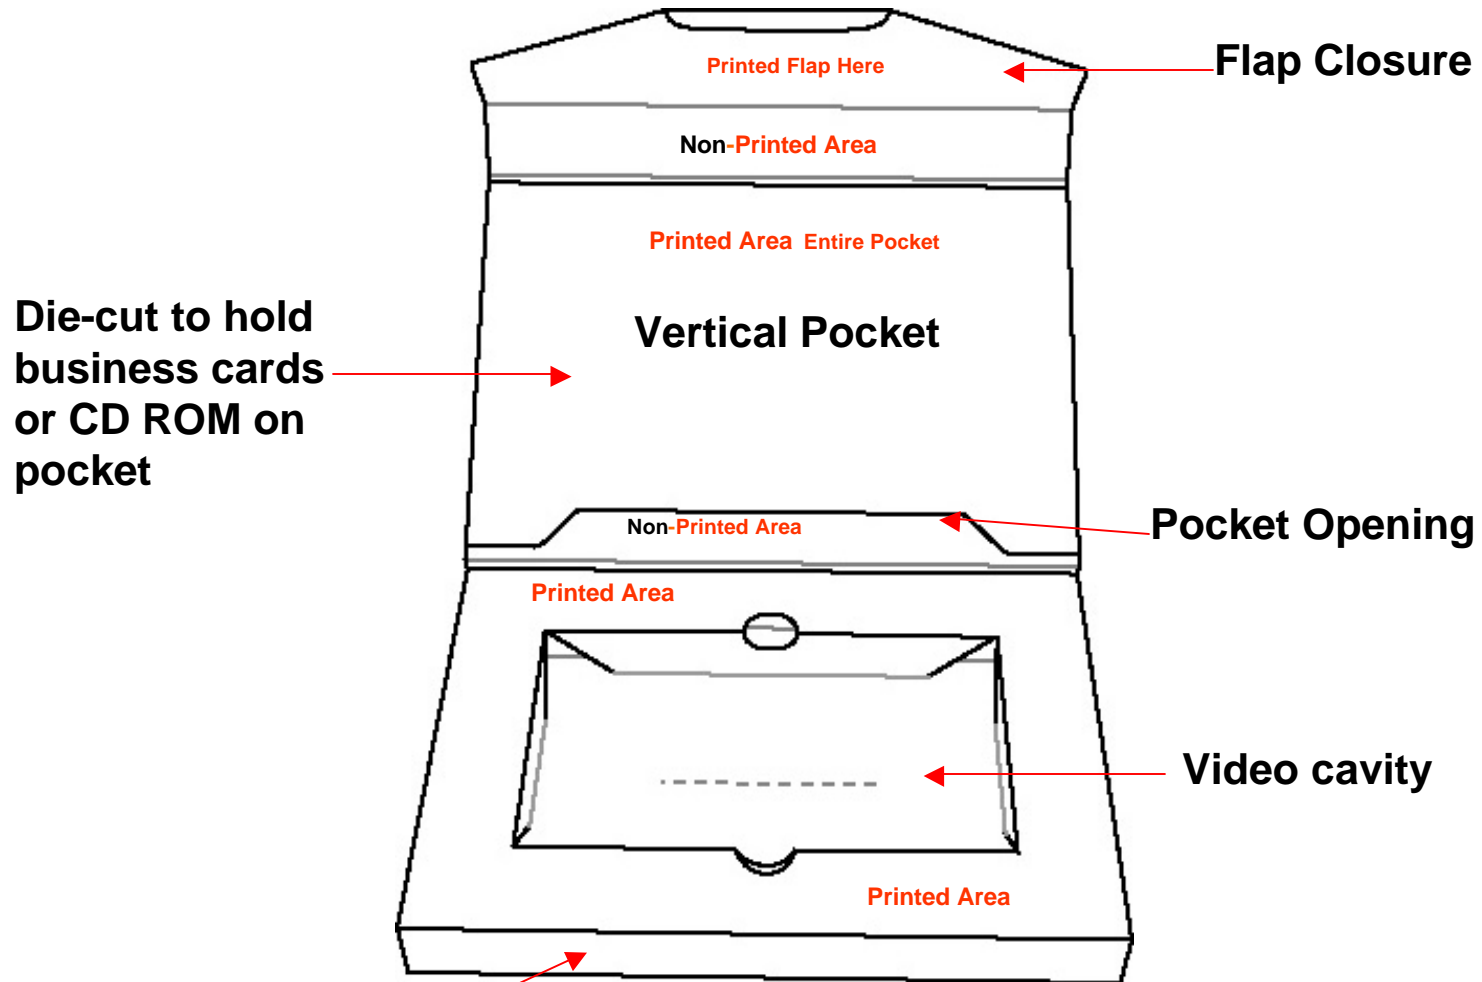

Video Box Mailer 6142

Size is 7" x 10 1/2" x 1 3/8"

EPS Foam inside here for support & strength